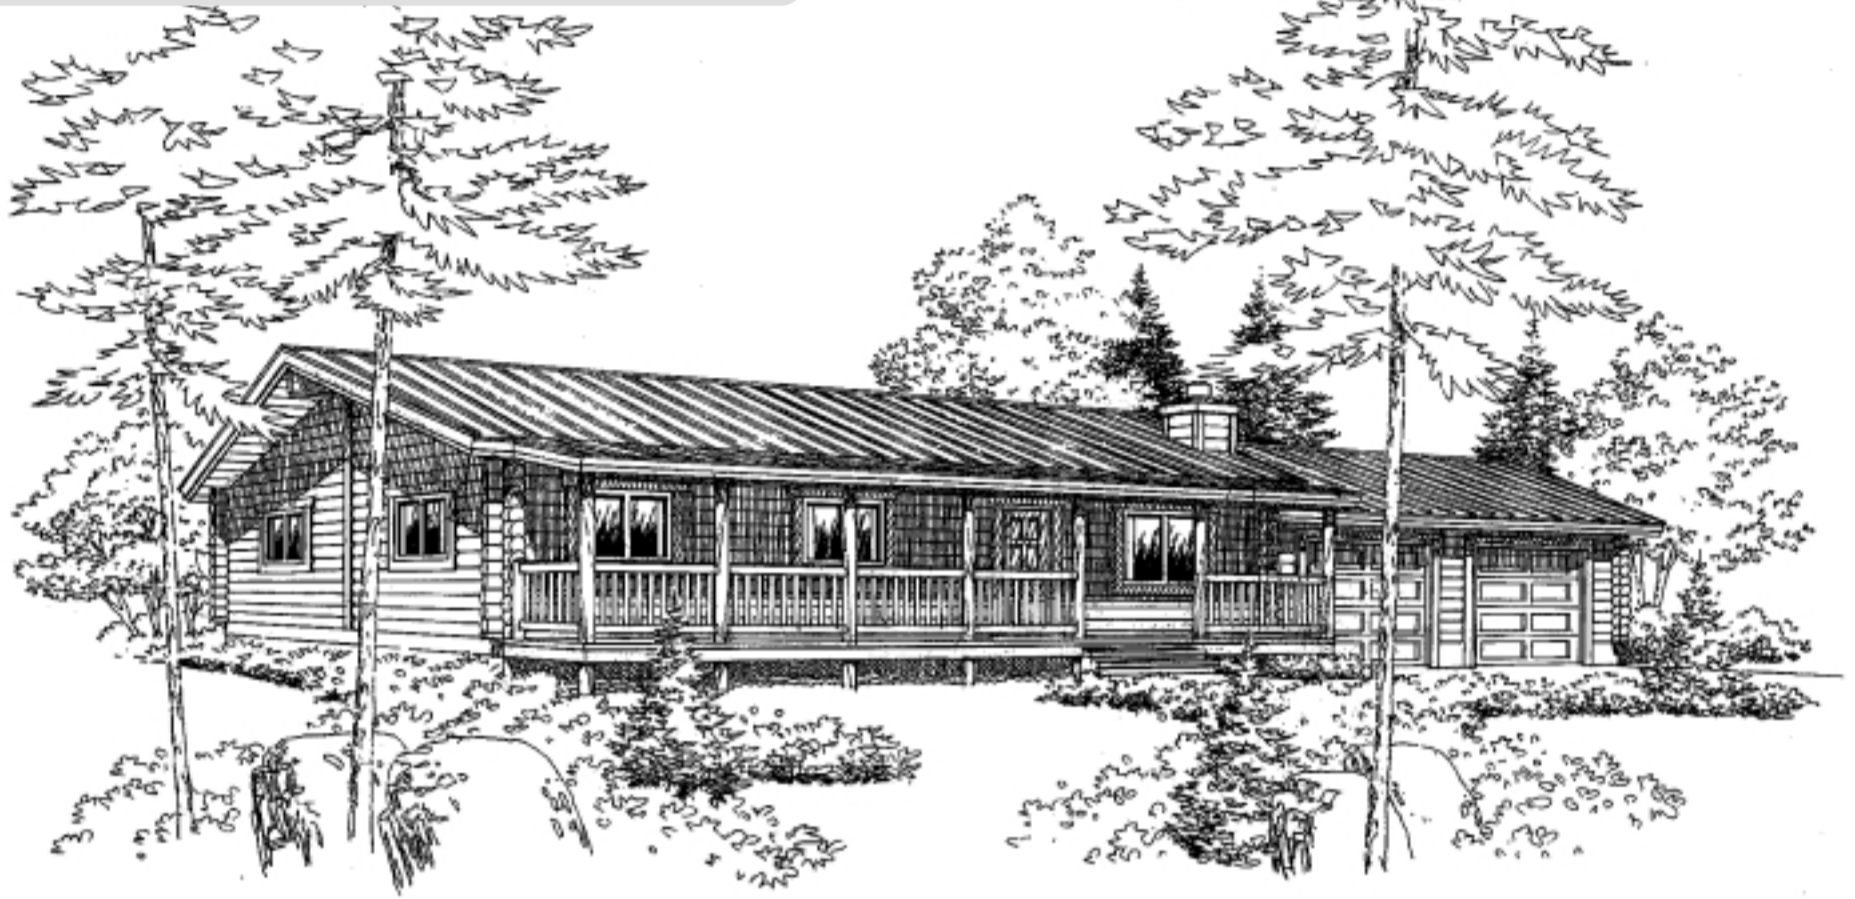

UINTAH

• TRADITIONAL SERIES •

Total SQ. FT. 1232

Features

- Large Front Porch (Optional)
- All on one level (Std.)
- Bay Window (Std.)
- Covered Back Porch (Optional)
- Attached 2 car Garage (Materials Only)
- Large Pantry (Std.)
- Mud Room off Kitchen (Std.)
- Large Fireplace (Optional)

The Uintah model comes in either the Traditional, or Homestead series. This 3 bedroom, 2 bath, single level home has great appeal, and can be purchased with the covered porch as an option. The attached garage is a materials only feature, and is built on site. This popular home has a bay window, large pantry, mud room.